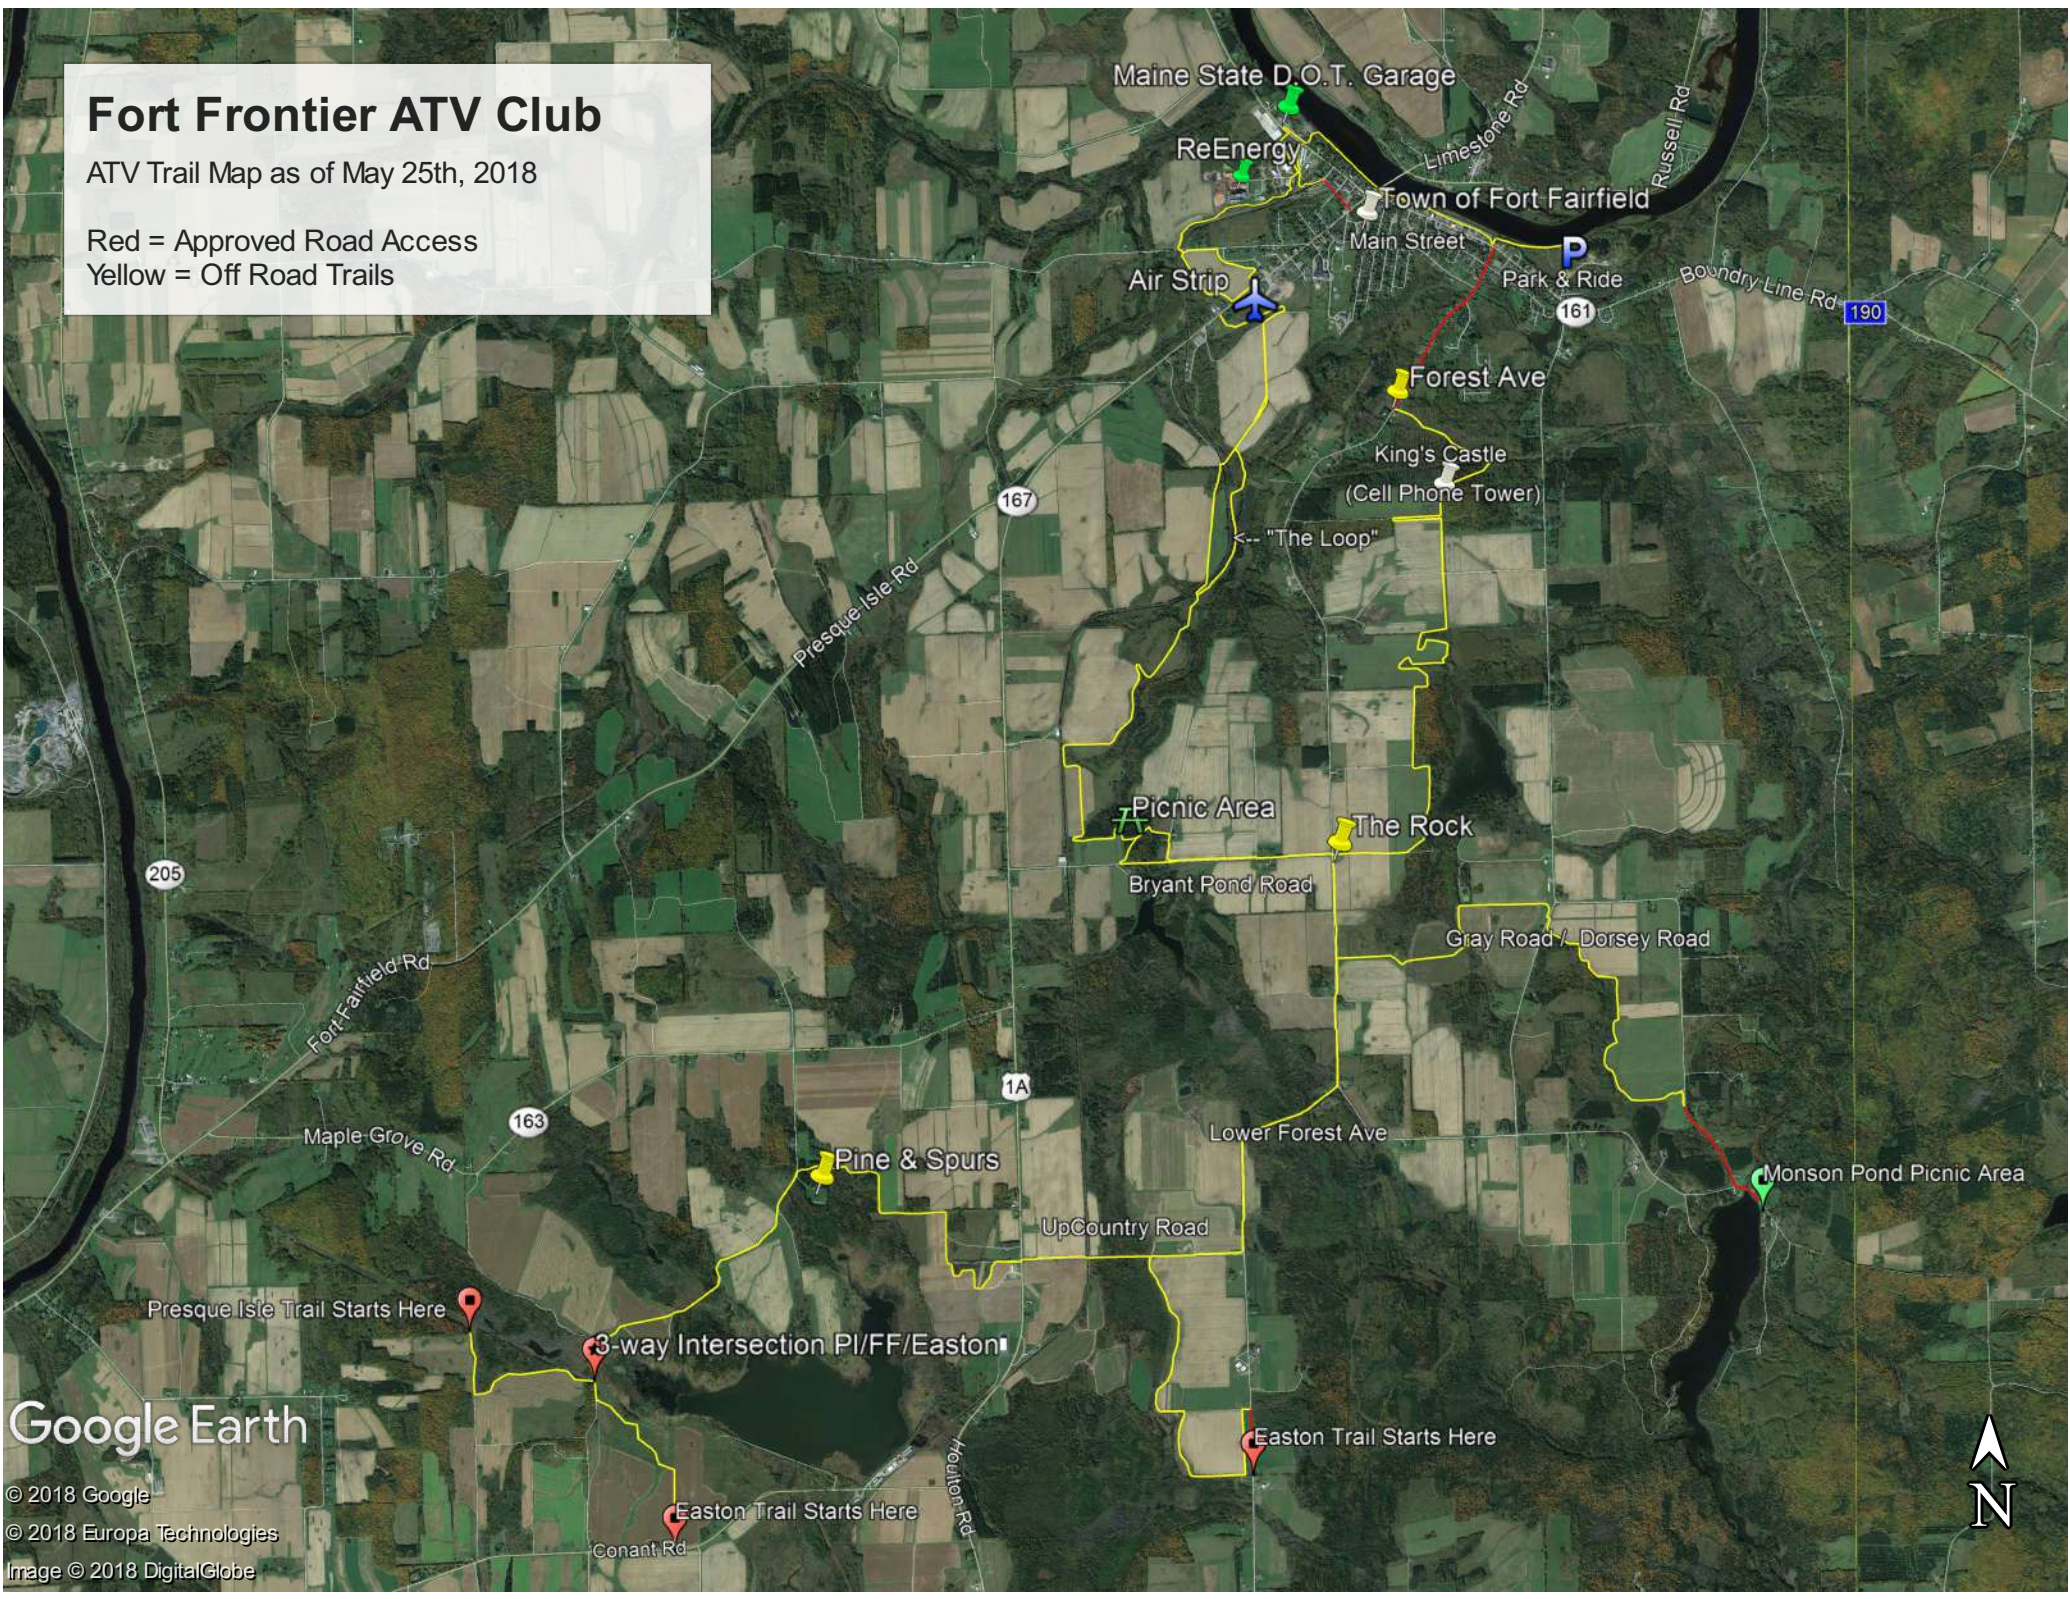

Fort Frontier ATV Club

ATV Trail Map as of May 25th, 2018

Red = Approved Road Access
Yellow = Off Road Trails

Google Earth

© 2018 Google
© 2018 Europa Technologies
Image © 2018 DigitalGlobe